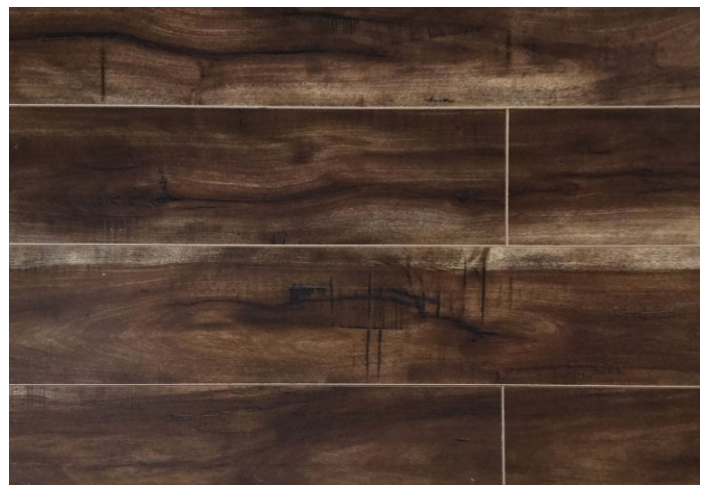

T101 Oak Terra

T104 Andorra Oak

T102 Velvet Oak

T105 Valencia Oak

T103 Oak Turan

T106 Oak Walnut

Usage Class : Class 32  
Surface Structure : Synchronized  
Dimension : 8 x 167 x 1218 mm  
Area / package : 26.28 sq.ft (12 planks)