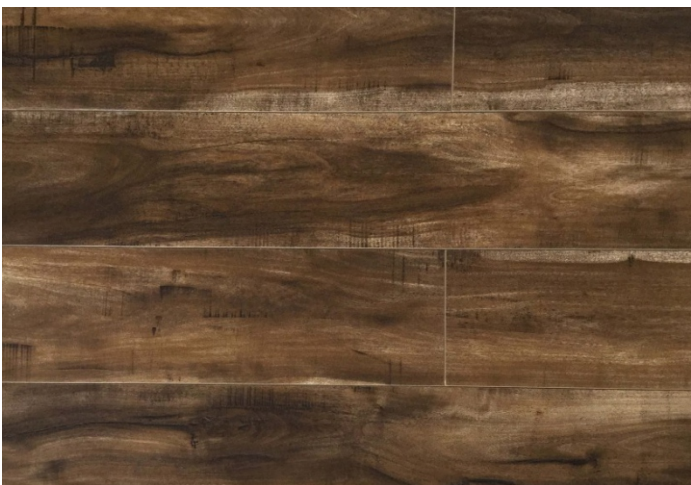

T101 Oak Terra

T104 Andorra Oak

T102 Velvet Oak

T105 Valencia Oak

T103 Oak Turan

T106 Oak Walnut

Usage Class : Class 32  
Surface Structure : Synchronized  
Dimension : 8 x 167 x 1218 mm  
Area / package : 26.28 sq.ft (12 planks)