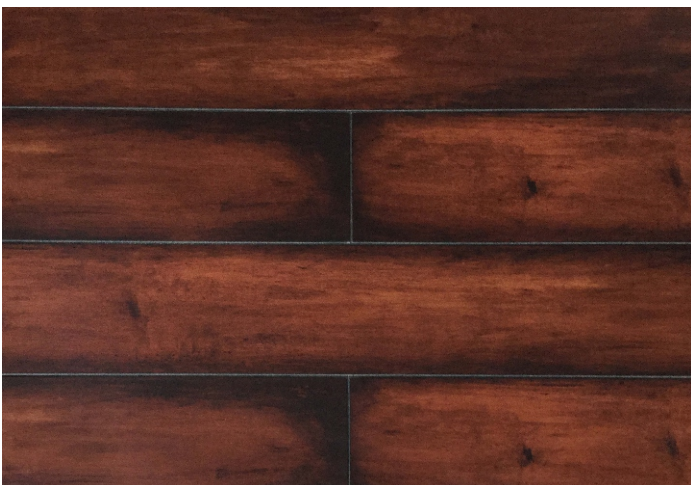

# ***IMPRESSION***

IM-001 Harvest

IM-005 White

IM-002 Olive

IM-006 Silver

IM-004 Walnut

IM-007 Havana

Usage Class : Class 32  
Surface Structure : Rustic  
Dimension : 8 x 140 x 1215 mm  
Area / package : 25.64 sq.ft (14 planks)