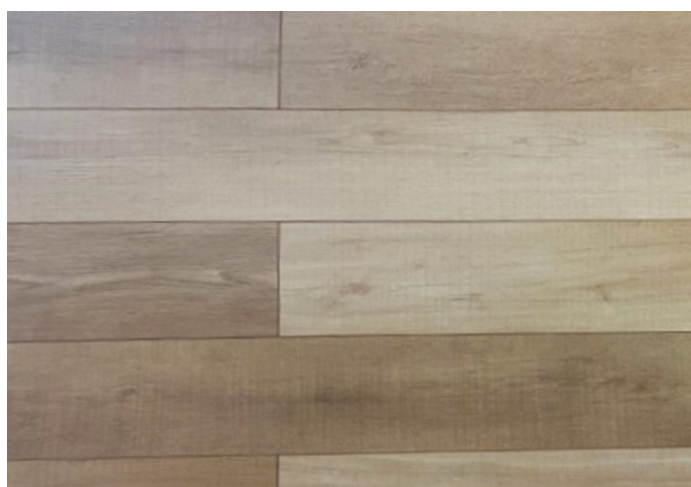

V004

Usage Class : Class 32
Surface Structure : EIR OIL Matt
Dimension : 10 x 196 x 2200 mm
Area / package : 27.85 sq.ft (6 planks)