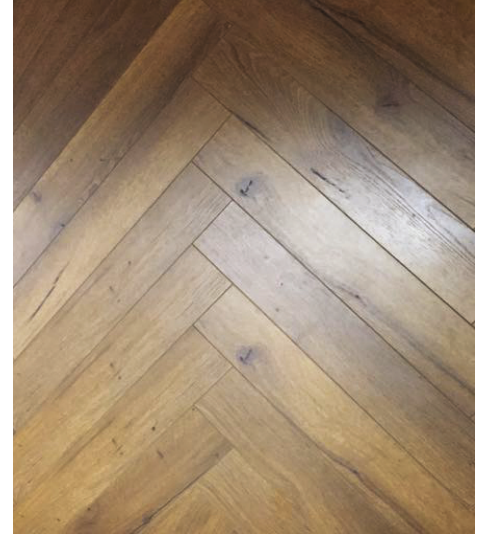

HERRINGBONE

H 003

Usage Class : Class 32
Surface Structure : Matt Finish
Thickness : 12.3 mm
Dimension : 606 x 101 mm
Area / package : 23.72 sq.ft (36 planks)